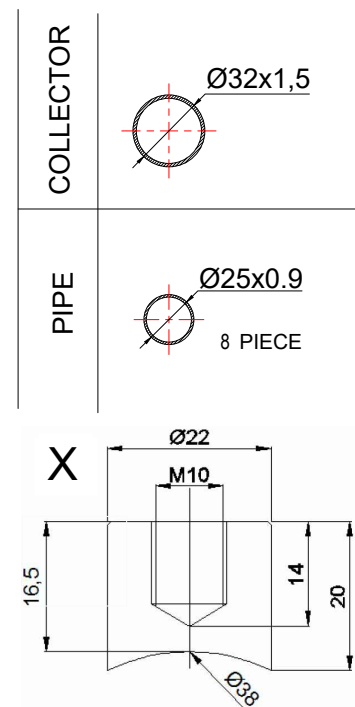

## DESIGN 7-900

### MOUNTING BRACKET