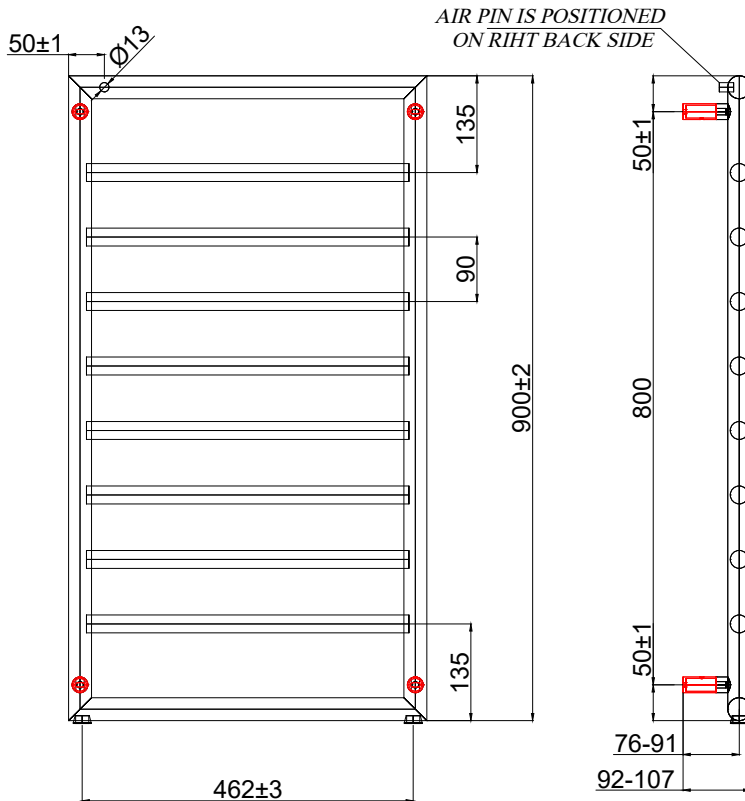

## DESIGN 7-900

### MOUNTING BRACKET