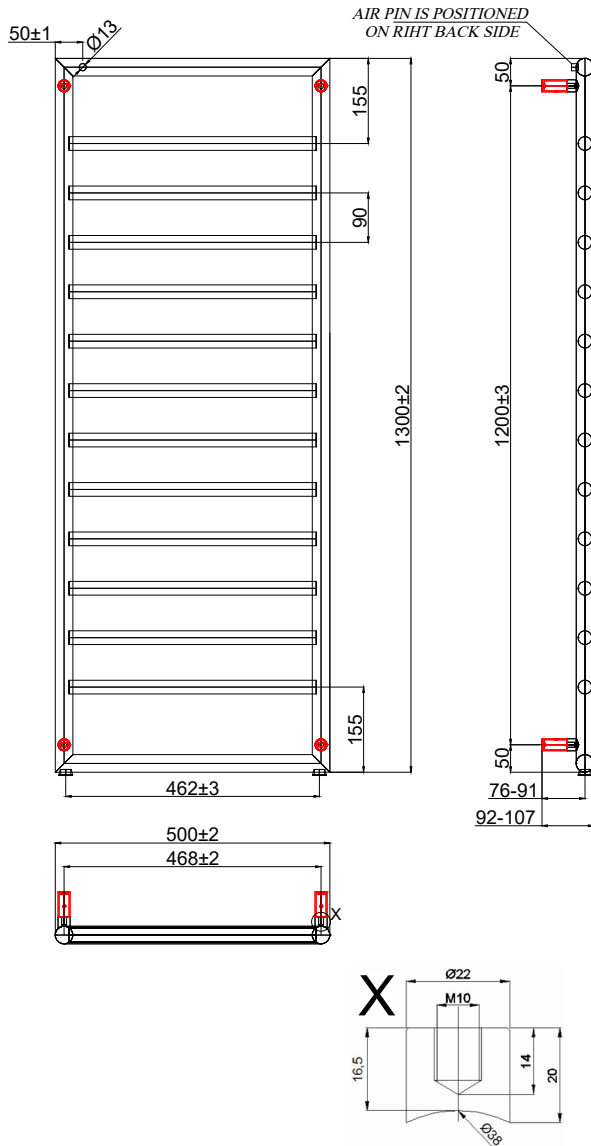

## DESIGN 7-1300

COLLECTOR	 $\text{Ø}32 \times 1,5$ 2 PIECE
PIPE	 $\text{Ø}25 \times 0,9$ 12 PIECE

MOUNTING BRACKET