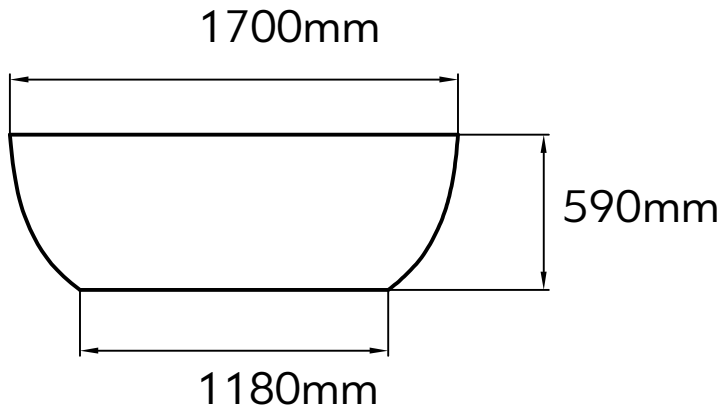

BATHTUB: DANAЕ C922-1600
Measurement: 1500 × 750 × 590

KARAG

SECTION A-A

SECTION B-B

BATHTUB: DANAE C922-1600
Measurement: 1600 × 800 × 590

KARAG

SECTION A-A

SECTION B-B

BATHTUB: DANAE C922-1700
Measurement: 1700 × 800 × 590

KARAG

SECTION A-A

SECTION B-B