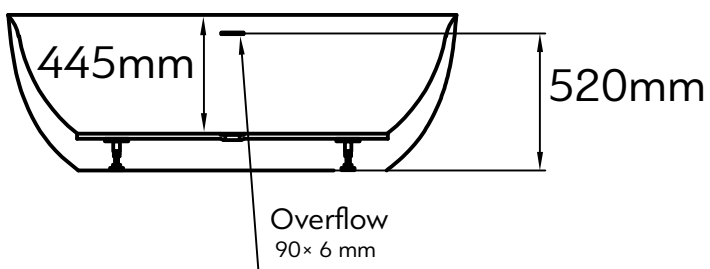

BATHTUB: DANAЕ C922-1600
Measurement: 1500 × 750 × 590

KARAG

SECTION A-A

SECTION B-B

BATHTUB: DANAE C922-1600
Measurement: 1600 × 800 × 590

KARAG

SECTION A-A

SECTION B-B

BATHTUB: DANAE C922-1700
Measurement: 1700 × 800 × 590

KARAG

SECTION A-A

SECTION B-B