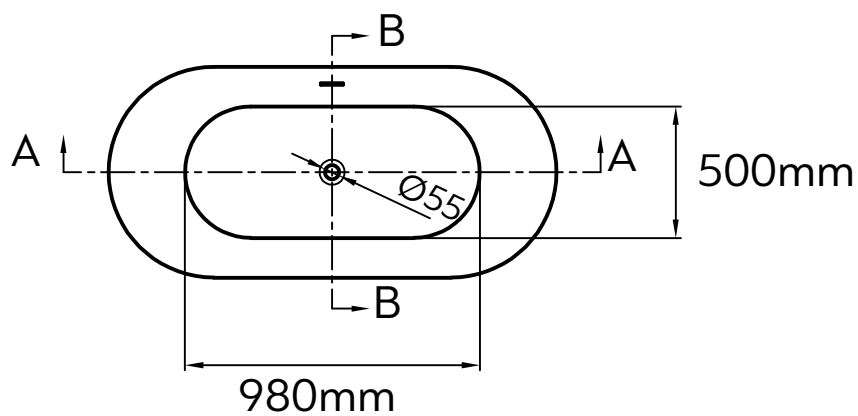

BATHTUB: DANAЕ C922-1600
Measurement: 1500 × 750 × 590

KARAG

SECTION A-A

SECTION B-B

BATHTUB: DANAE C922-1600
Measurement: 1600 × 800 × 590

KARAG

SECTION A-A

SECTION B-B

BATHTUB: DANAE C922-1700
Measurement: 1700 × 800 × 590

KARAG

SECTION A-A

SECTION B-B