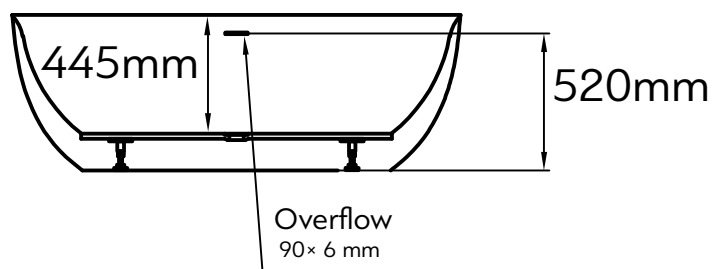

BATHTUB: DANAЕ C922-1600
Measurement: 1500 × 750 × 590

KARAG

SECTION A-A

SECTION B-B

BATHTUB: DANAE C922-1600
Measurement: 1600 × 800 × 590

KARAG

SECTION A-A

SECTION B-B

BATHTUB: DANAE C922-1700
Measurement: 1700 × 800 × 590

KARAG

SECTION A-A

SECTION B-B