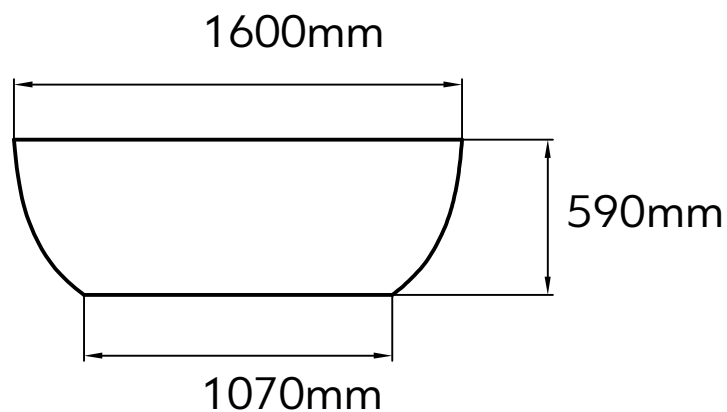

BATHTUB: DANAЕ C922-1600
Measurement: 1500 × 750 × 590

KARAG

SECTION A-A

SECTION B-B

BATHTUB: DANAE C922-1600
Measurement: 1600 × 800 × 590

KARAG

SECTION A-A

SECTION B-B

BATHTUB: DANAE C922-1700
Measurement: 1700 × 800 × 590

KARAG

SECTION A-A

SECTION B-B