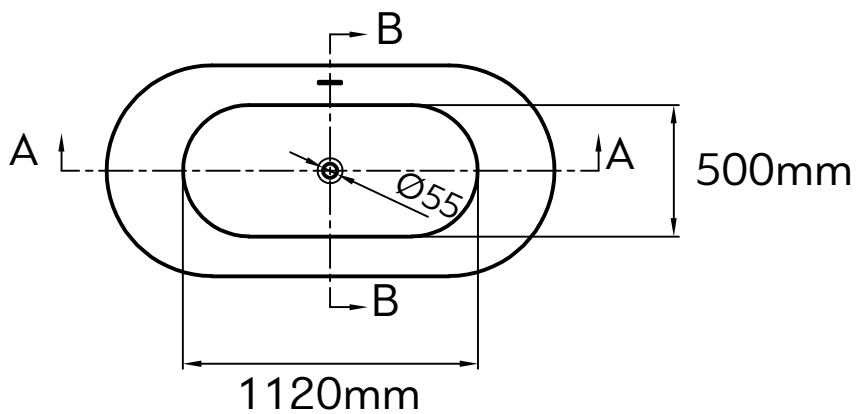

BATHTUB: DANAЕ C922-1600
Measurement: 1500 × 750 × 590

KARAG

SECTION A-A

SECTION B-B

BATHTUB: DANAE C922-1600
Measurement: 1600 × 800 × 590

KARAG

SECTION A-A

SECTION B-B

BATHTUB: DANAE C922-1700
Measurement: 1700 × 800 × 590

KARAG

SECTION A-A

SECTION B-B