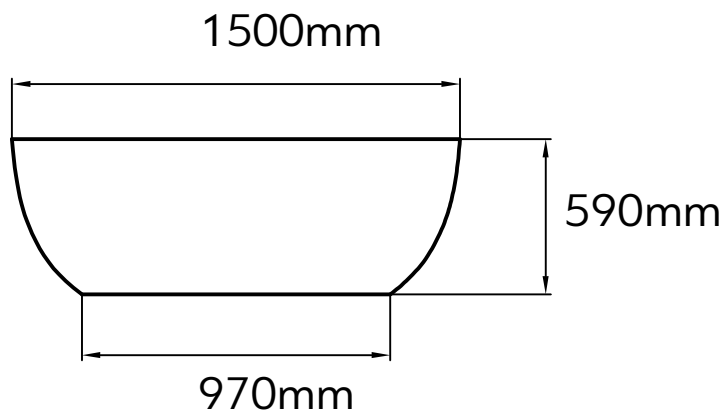

BATHTUB: DANAЕ C922-1600
Measurement: 1500 × 750 × 590

KARAG

SECTION A-A

SECTION B-B

BATHTUB: DANAE C922-1600
Measurement: 1600 × 800 × 590

KARAG

SECTION A-A

SECTION B-B

BATHTUB: DANAE C922-1700
Measurement: 1700 × 800 × 590

KARAG

SECTION A-A

SECTION B-B