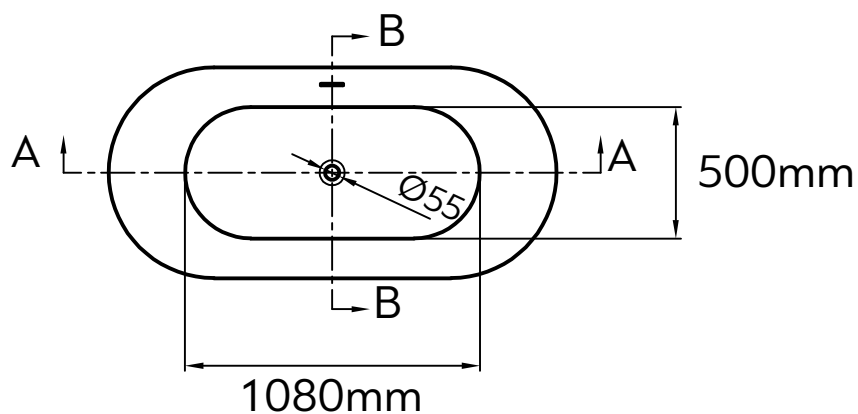

BATHTUB: DANAЕ C922-1600
Measurement: 1500 × 750 × 590

KARAG

SECTION A-A

SECTION B-B

BATHTUB: DANAE C922-1600
Measurement: 1600 × 800 × 590

KARAG

SECTION A-A

SECTION B-B

BATHTUB: DANAE C922-1700
Measurement: 1700 × 800 × 590

KARAG

SECTION A-A

SECTION B-B