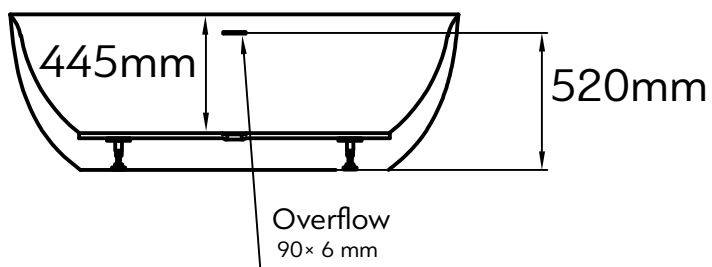

BATHTUB: DANAЕ C922-1600
Measurement: 1500 × 750 × 590

KARAG

SECTION A-A

SECTION B-B

BATHTUB: DANAE C922-1600
Measurement: 1600 × 800 × 590

KARAG

SECTION A-A

SECTION B-B

BATHTUB: DANAE C922-1700
Measurement: 1700 × 800 × 590

KARAG

SECTION A-A

SECTION B-B